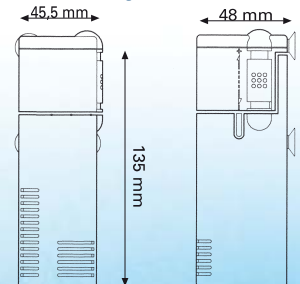

KARTUSCHE

Austauschbare und nicht nachfüllbare Kartusche mit doppelter Filtrierwirkung: mechanisch mit mikroporösem Schwamm und chemisch-physikalisch mit Aktivkohle und Zeolith. Maximale Wirkungsdauer 30 Tage.

Micron is an internal filter for aquariums with capacities up to 75 litres (20 US Gal).

Micron is fitted with a floating rotor system, integrated with an antiwear device and an exclusive water flow control system which allows filtering to be adjusted according to the volume of water in the aquarium. **Micron** is provided with high adherence suction cups for wall fitting. The filtering action is carried out by the active carbon-zeolite media which ensures a perfect water cleanliness for at least 30 days. It is recommended to keep at least one spare cartridge. **Micron**, a continuous success.

*Performances without air mix application
*Leistungen ohne Air Mix Anwendung

Packaging dimensions Verpackungsdimensionen	Length	Depth	Height
		125 mm	70 mm

Accessories - Spare parts

ROTOR 	90047/A (230-240V) 90048 (120V)
SUCKER SAUGNÄPFE 	90657
SPONGE SCHWAMM 	90560/B
CARTRIDGE KARTUSCHE 	90559/A
FILTER BODY FILTERKÖRPER	90561